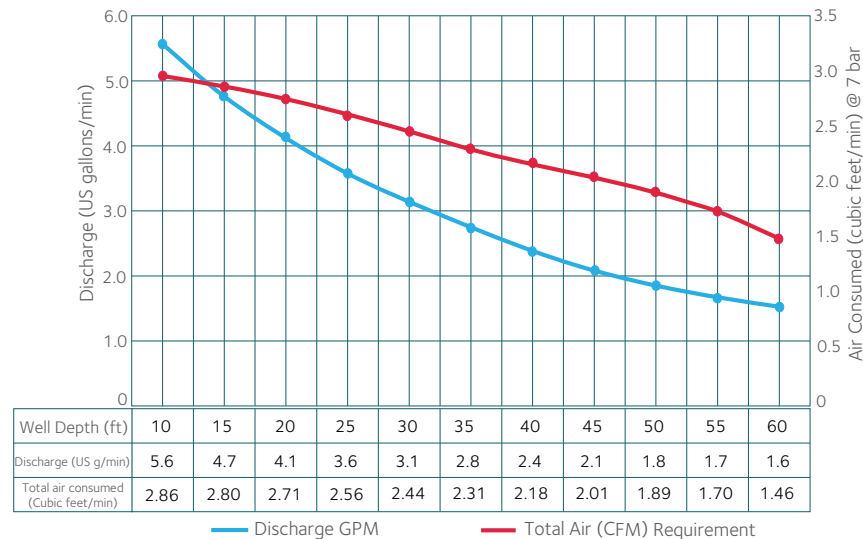

Performance Charts

VP4 BL

VP4 TL

VP4 BL LDD

The VP Series

Pneumatic Environmental Pump

Performance Charts

VP4 TL LDD

The VP Series Pneumatic Environmental Pump

Performance Charts

VP3 BL

VP3 TL

VP3 BL LDD