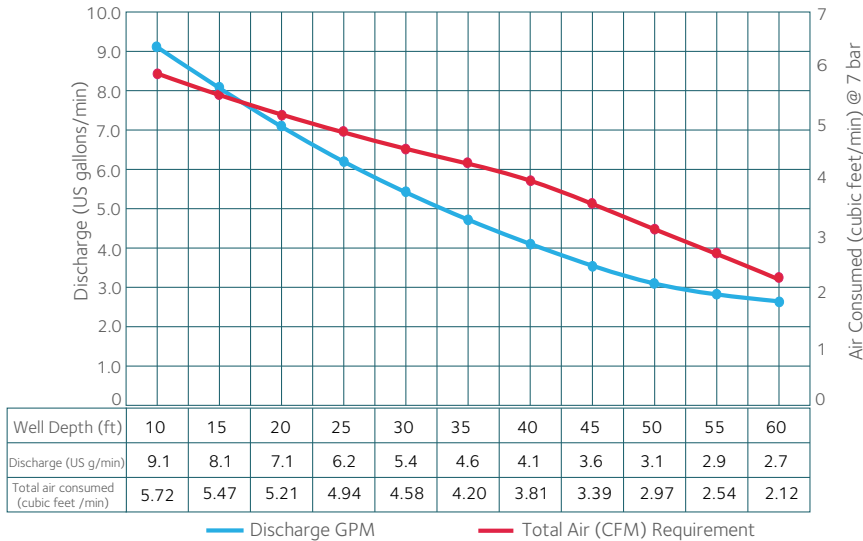

Performance Charts

VP4 BL

VP4 TL

VP4 BL LDD

The VP Series

Pneumatic Environmental Pump

Performance Charts

VP4 TL LDD

The VP Series Pneumatic Environmental Pump

Performance Charts

VP3 BL

VP3 TL

VP3 BL LDD