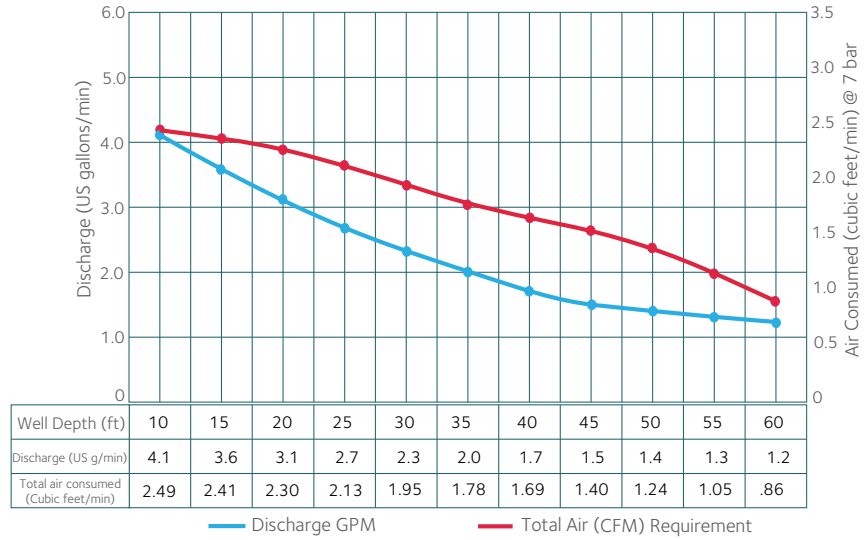

Performance Charts

VP4 BL

VP4 TL

VP4 BL LDD

The VP Series

Pneumatic Environmental Pump

Performance Charts

VP4 TL LDD

The VP Series Pneumatic Environmental Pump

Performance Charts

VP3 BL

VP3 TL

VP3 BL LDD