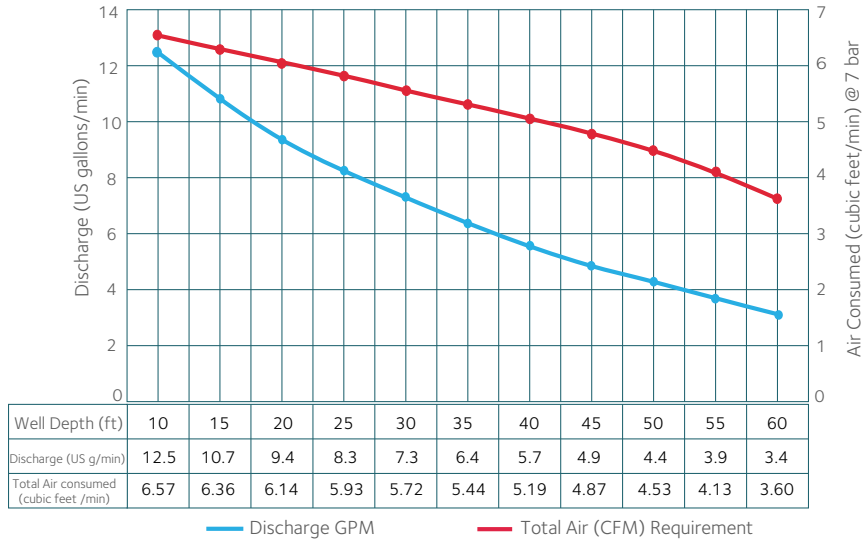

Performance Charts

VP4 BL

VP4 TL

VP4 BL LDD

The VP Series

Pneumatic Environmental Pump

Performance Charts

VP4 TL LDD

The VP Series Pneumatic Environmental Pump

Performance Charts

VP3 BL

VP3 TL

VP3 BL LDD