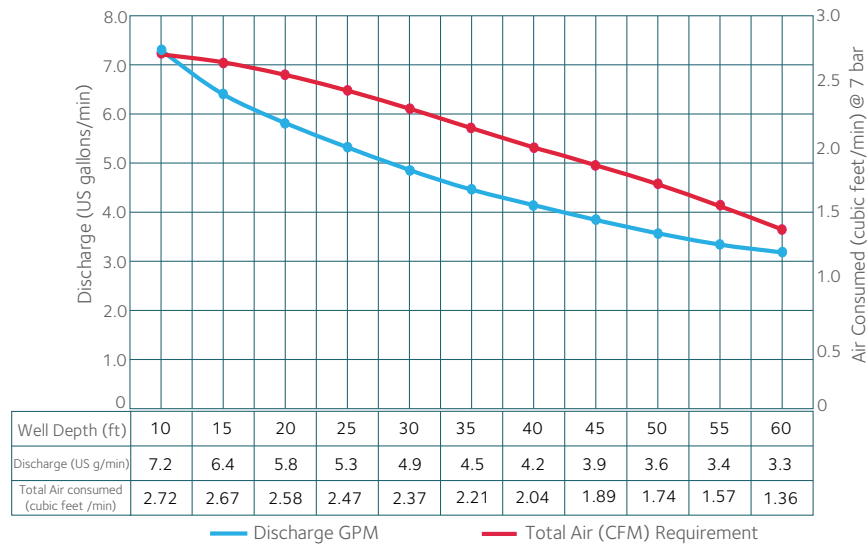

Performance Charts

VP4 BL

VP4 TL

VP4 BL LDD

The VP Series

Pneumatic Environmental Pump

Performance Charts

VP4 TL LDD

The VP Series Pneumatic Environmental Pump

Performance Charts

VP3 BL

VP3 TL

VP3 BL LDD